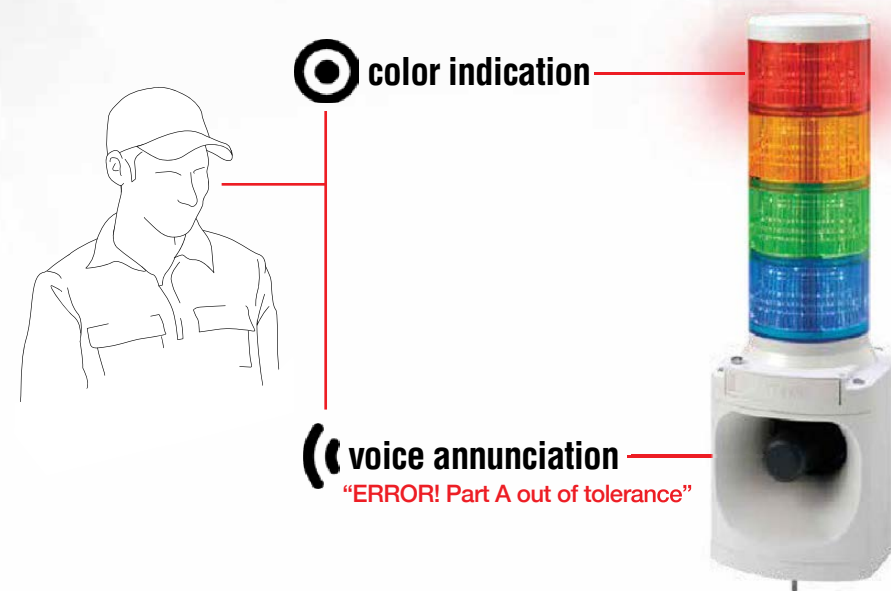

SMART ALERTS

IMAGINE IF YOUR MACHINES COULD TALK

The Smart Alerts Series gives your machinery a voice by providing clear, verbal communication that can be heard above machinery noise. Voice annunciation provides more details, beyond a color-coded light or alarm, for issues such as machine errors, maintenance, and downtime, enabling workers to immediately understand the issue, spend less time diagnosing issues, and keeps your machines up and running longer.