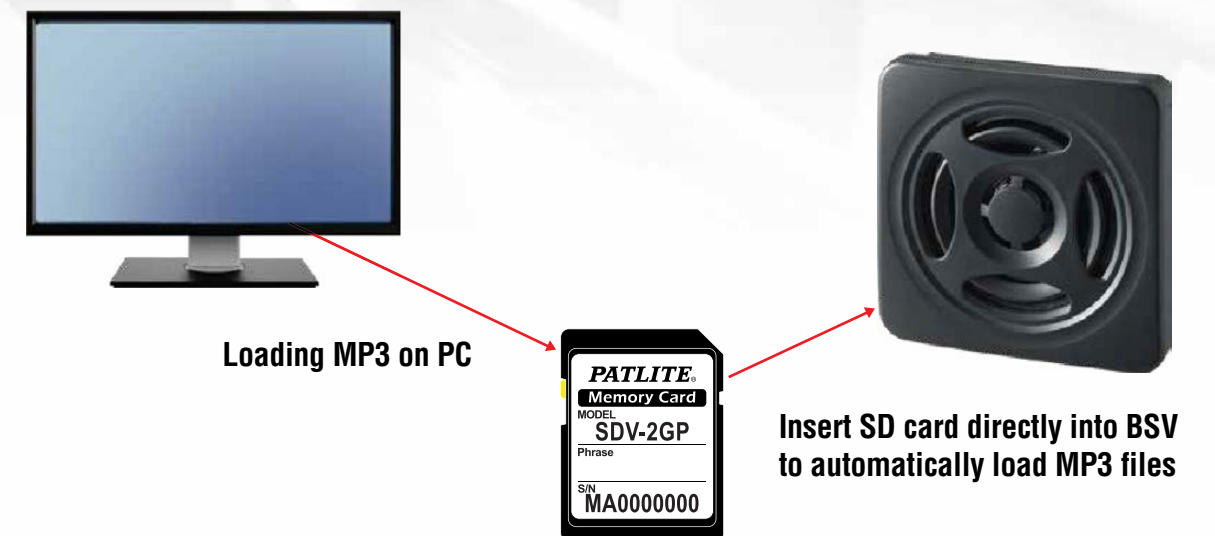

## FIELD CUSTOMIZABLE AUDIBLE WARNINGS

Applications change, and often times, so will machine alerts and warnings. With Smart Alerts, on-the-fly, field customization is made easy. Simply insert an SD memory card loaded with sound or voice recording files into a Smart Alert product to quickly and easily reprogram alerts without reconfiguring any hardware.