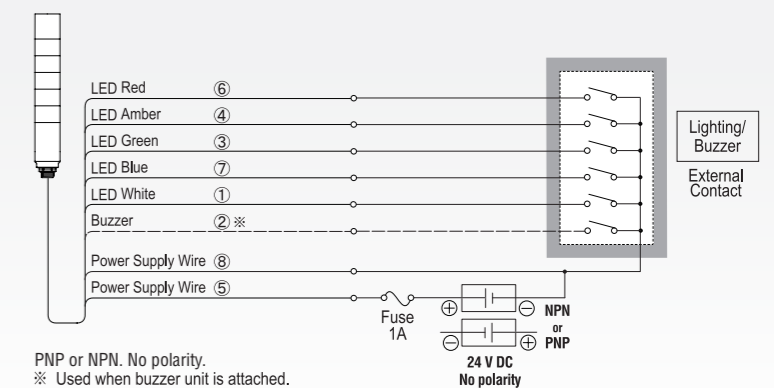

(Unit: mm)

LR6-BW Buzzer Unit

SZ-120 M12 connector and cable

Simplify Installations with M12 Cabling

The M12 connector not only provides a rugged and reliable connection but allows quick and easy installations and remove reducing wiring and maintenance costs.

Direct Mount

Pole Mount

Direct mount or mount on a 1/2" NPT threaded pole with a single bracket.

M12 Connector Pin Layout

Wiring Diagram

PNP or NPN. No polarity.
* Used when buzzer unit is attached.

Model Number Configuration