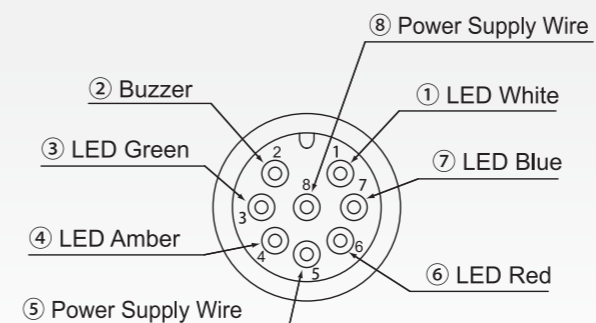

(Unit: mm)

LR6-BW Buzzer Unit

SZ-120 M12 connector and cable

Simplify Installations with M12 Cabling

The M12 connector not only provides a rugged and reliable connection but allows quick and easy installations and remove reducing wiring and maintenance costs.

Direct Mount

Pole Mount

Direct mount or mount on a 1/2" NPT threaded pole with a single bracket.

M12 Connector Pin Layout

Wiring Diagram

PNP or NPN. No polarity.
* Used when buzzer unit is attached.

Model Number Configuration