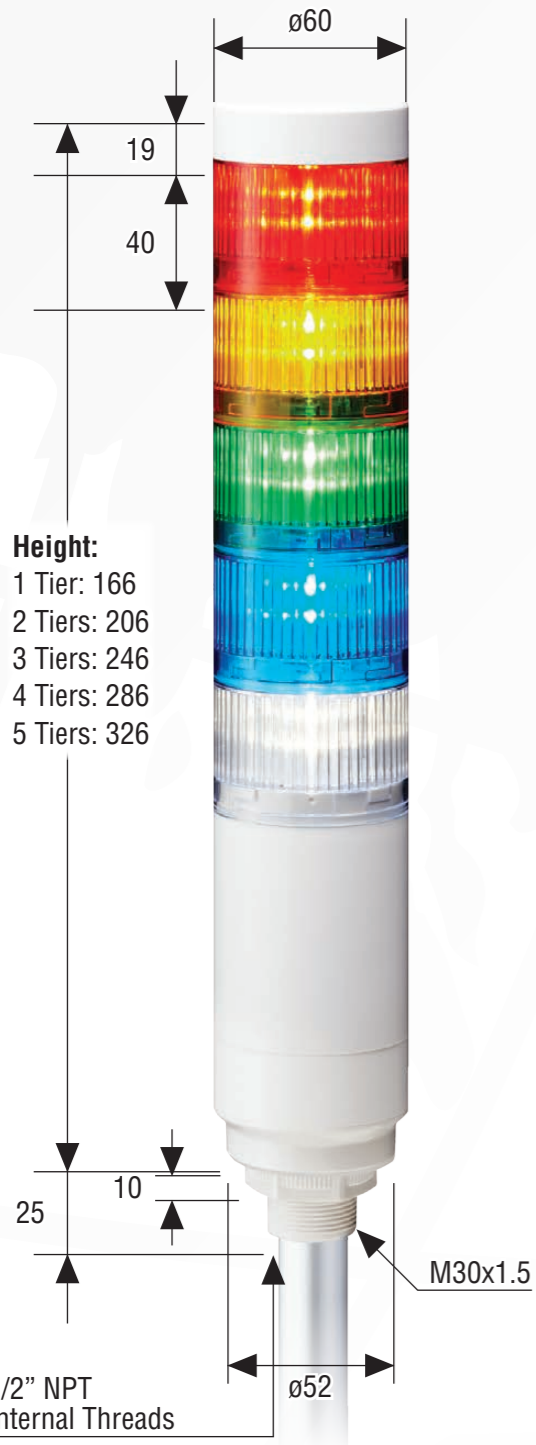

LR6-WC LED Signal Tower

DESIGNED TO
INSTALL QUICKLY
AND EASILY

Rugged and reliable
M12 connection

Next generation signal
tower technology

Field customization via
modular segments

Wide array of options
and accessories

NEMA
Type 4X, 13

360° Buzzer

Modular

LR6-WC Series

The LR6-WC Series is designed with a built-in M12 8-pin connector creating a reliable, secure connection point and makes installations quick and easy. A rugged, water and dust tight body design, support for up to 5 ultra-bright LED segments with an audible alarm, the LR6-WC Series is an efficient, highly-effective signaling device for any industrial or commercial environment.

Features

- Direct mount with 30mm knock-out hole
- 1/2" NPT pole mount
- High Pressure, High Temperature Washdown Safe when using 1/2" NPT mount
- IP65 / NEMA 4X, 13
- Up to 5 long-life LED modules
- 88dB alarm module with 4 selectable tones
- NPN or PNP available

Direct Mount

Pole Mount

Direct mount or mount on a 1/2" NPT threaded pole with a single bracket.

M12 Connector Pin Layout

Wiring Diagram

PNP or NPN. No polarity.
* Used when buzzer unit is attached.

Model Number Configuration