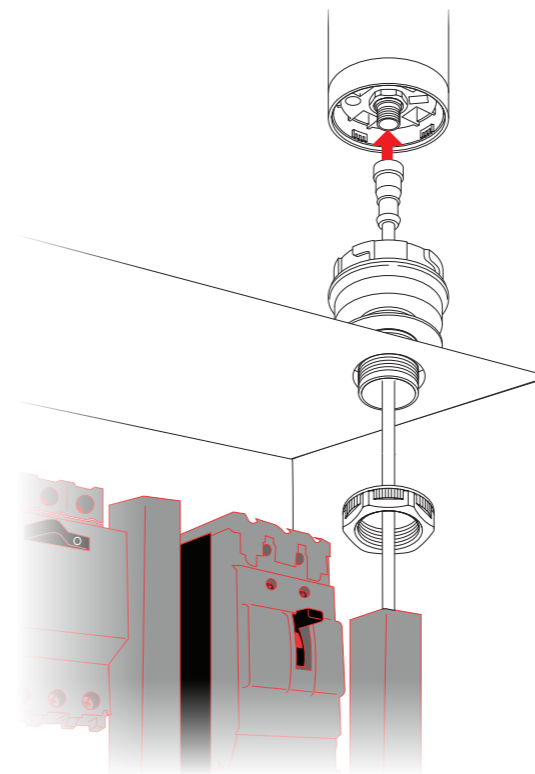

NEMA
Type 4X, 13

360° Buzzer

Modular

LR6-WC Series

The LR6-WC Series is designed with a built-in M12 8-pin connector creating a reliable, secure connection point and makes installations quick and easy. A rugged, water and dust tight body design, support for up to 5 ultra-bright LED segments with an audible alarm, the LR6-WC Series is an efficient, highly-effective signaling device for any industrial or commercial environment.

Features

- Direct mount with 30mm knock-out hole
- 1/2" NPT pole mount
- High Pressure, High Temperature Washdown Safe when using 1/2" NPT mount
- IP65 / NEMA 4X, 13
- Up to 5 long-life LED modules
- 88dB alarm module with 4 selectable tones
- NPN or PNP available

(Unit: mm)

LR6-BW Buzzer Unit

SZ-120 M12 connector and cable

Simplify Installations with M12 Cabling

The M12 connector not only provides a rugged and reliable connection but allows quick and easy installations and remove reducing wiring and maintenance costs.

Direct Mount

Pole Mount

Direct mount or mount on a 1/2" NPT threaded pole with a single bracket.

M12 Connector Pin Layout

Wiring Diagram

PNP or NPN. No polarity.
* Used when buzzer unit is attached.

Model Number Configuration