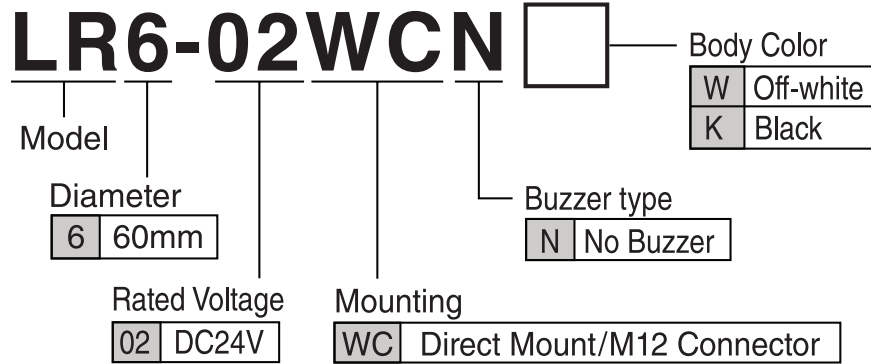

Model Number Configuration

LED and Buzzer modules sold separately